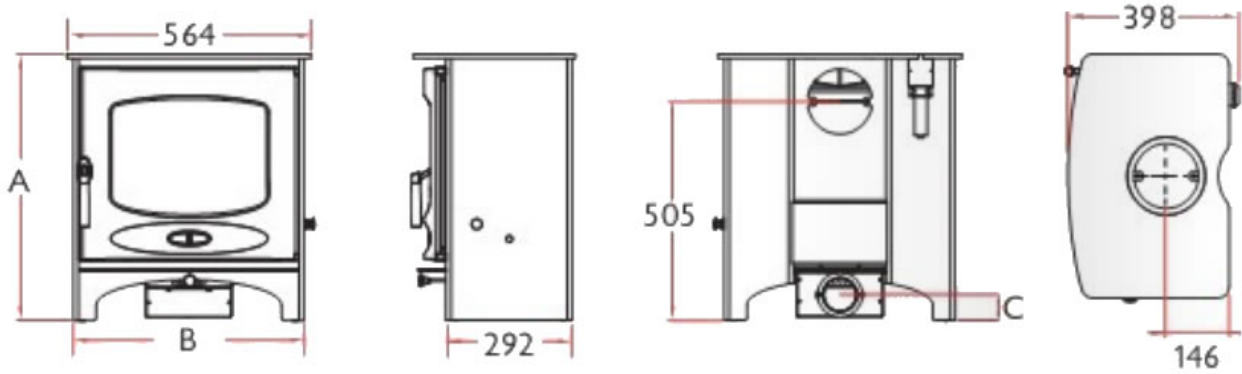

THE FIRE PLACE STUDIO

charnwood 

CHARNWOOD C-SEVEN

The C-Seven is built with a wide picture window and landscape proportions to take longer log lengths.

- Output 8w
- Top or rear flue option
- Optional store stand
- H x W X D: 620 x 520 x 290

THE FIRE PLACE STUDIO

		A	B	C	WEIGHT
LOW LEGS		615	534	59	115KG
STORE STAND		800	534	244	124KG