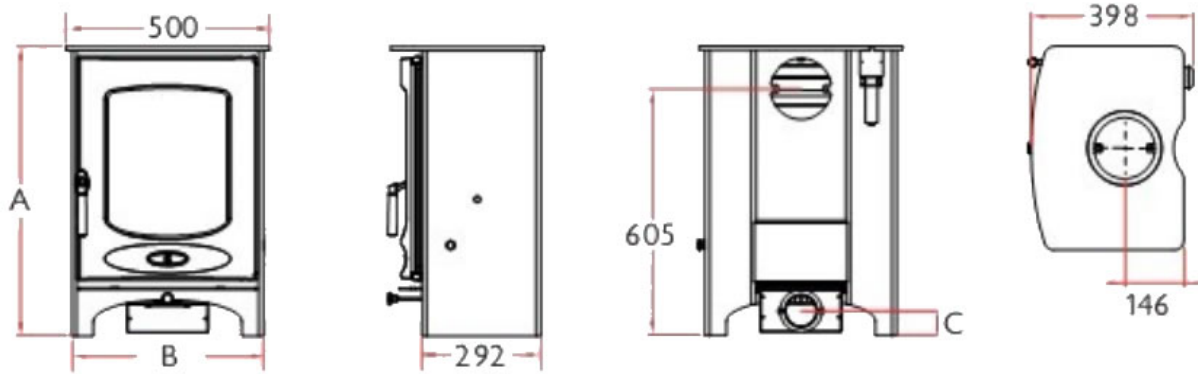

## **CHARNWOOD C-EIGHT**

The C-Eight is the largest stove in the C-Series. Lined with plate steel the C-Eight is suited to larger fireplaces and living rooms

- Output 9w
- Top or rear flue option
- Optional store stand
- H x W X D: 710 x 500 x 290

# **THE FIRE PLACE STUDIO**

		<b>A</b>	<b>B</b>	<b>C</b>	<b>WEIGHT</b>
<b>LOW LEGS</b>		<b>710</b>	<b>465</b>	<b>61</b>	<b>119KG</b>
<b>STORE STAND</b>		<b>895</b>	<b>470</b>	<b>246</b>	<b>127KG</b>