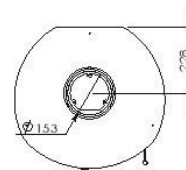

SPECIFICATION

Fuel:	Wood Logs
Efficiency:	81%
Max Heat Output	10 Kw/ 380 Cubic Meters
Venting: Top & Rear	150 mm dia
Colour - Metallic Black	
NET WT.:	110 kg

**THE FIRE PLACE
STUDIO**

Contact Details
Address: 109 Main Road, Bergvliet, 7800
Phone: +27 21 712 3713
Fax: +27 21 712 3726
Email: heating@fireplacestudio.co.za