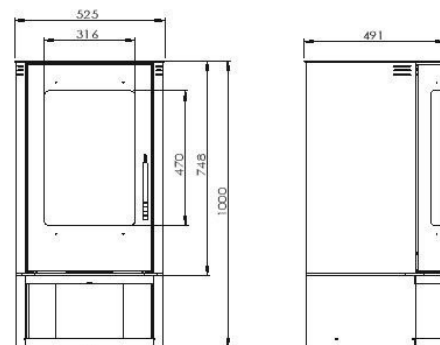

SPECIFICATION

Fuel:	Wood Logs
Efficiency:	81%
Max Heat Output	10 Kw/ 380 Cubic Meters
Venting: Top & Rear	150 mm dia
Colour - Metallic Black	
NET WT.:	110 kg

**THE FIRE PLACE
STUDIO**

Contact Details
Address: 109 Main Road, Bergvliet, 7800
Phone: +27 21 712 3713
Fax: +27 21 712 3726
Email: heating@fireplacestudio.co.za