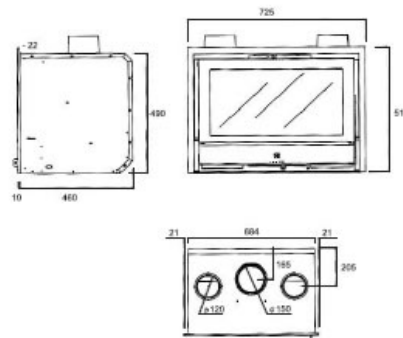

RCr80 CLASSIC

Output: 9.5 KW
 Heating Area: 115sq.m./345cu.m.
 Colour: Dark Grey Paint

VERMICULITE FIRE LININGS AND CAST IRON GRATE ON ALL MODELS.

REVERSIBLE DOOR ON ALL MODELS.

RCr70 CLASSIC

Output: 9.0 KW
 Heating Area: 110sq.m./320cu.m.
 Colour: Dark Grey Paint