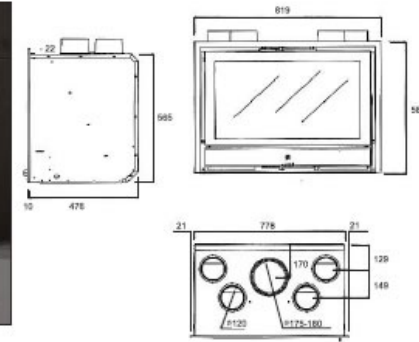

RCr80 CLASSIC

Output: 9.5 KW
 Heating Area: 115sq.m./345cu.m.
 Colour: Dark Grey Paint

VERMICULITE FIRE LININGS AND CAST IRON GRATE ON ALL MODELS.

REVERSIBLE DOOR ON ALL MODELS.

RCr70 CLASSIC

Output: 9.0 KW
 Heating Area: 110sq.m./320cu.m.
 Colour: Dark Grey Paint

RCr100 GRAFFITI

Output: 12 KW
 Heating Area: 145 sq.m./435 cu.m.
 Colour: Dark Grey Paint

OPTIONAL - THERMOSTATICALLY CONTROLLED TWO SPEED CONVECTION FANS AVAILABLE ON ALL MODELS.

CONVECTION AIR FLOW DAMPER AND SUPPLEMENTARY TOP VENTILATION TO OTHER AREAS ON ALL MODELS.