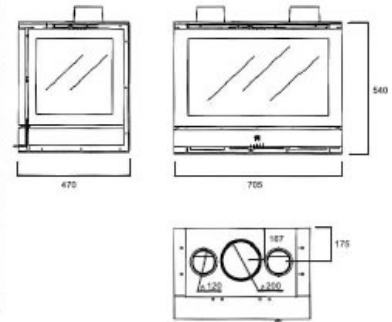

RCr LI/LD

Output: 9.5 KW
Heating Area: 115 sq.m./345 cu.m.
Colour: Dark Grey Paint

REMOVABLE ASH PAN ON ALL MODELS.

RCr TC

Output: 9.5 KW
Heating Area: 115 sq.m./345 cu.m.
Colour: Dark Grey Paint

Contact Details

RCr80 CLASSIC

Output: 9.5 KW
 Heating Area: 115sq.m./345cu.m.
 Colour: Dark Grey Paint

VERMICULITE FIRE LININGS AND CAST IRON GRATE ON ALL MODELS.

REVERSIBLE DOOR ON ALL MODELS.

RCr70 CLASSIC

Output: 9.0 KW
 Heating Area: 110sq.m./320cu.m.
 Colour: Dark Grey Paint

RCr100 GRAFFITI

Output: 12 KW
 Heating Area: 145 sq.m./435 cu.m.
 Colour: Dark Grey Paint

OPTIONAL - THERMOSTATICALLY CONTROLLED TWO SPEED CONVECTION FANS AVAILABLE ON ALL MODELS.

CONVECTION AIR FLOW DAMPER AND SUPPLEMENTARY TOP VENTILATION TO OTHER AREAS ON ALL MODELS.