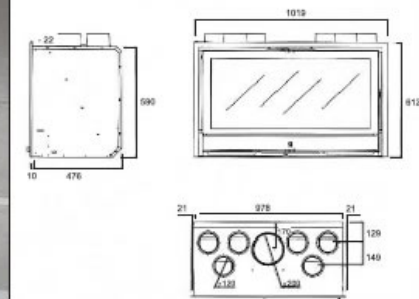

RCr80 CLASSIC

Output: 9.5 KW
 Heating Area: 115sq.m./345cu.m.
 Colour: Dark Grey Paint

VERMICULITE FIRE LININGS AND CAST IRON GRATE ON ALL MODELS.

REVERSIBLE DOOR ON ALL MODELS.

RCr70 CLASSIC

Output: 9.0 KW
 Heating Area: 110sq.m./320cu.m.
 Colour: Dark Grey Paint

RCr100 GRAFFITI

Output: 12 KW
 Heating Area: 145 sq.m./435 cu.m.
 Colour: Dark Grey Paint

OPTIONAL - THERMOSTATICALLY CONTROLLED TWO SPEED CONVECTION FANS AVAILABLE ON ALL MODELS.

CONVECTION AIR FLOW DAMPER AND SUPPLEMENTARY TOP VENTILATION TO OTHER AREAS ON ALL MODELS.