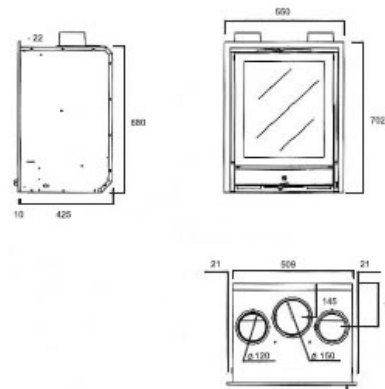

RCr50V GRAFFITI

Output: 7.0 KW
Heating Area: 85 sq.m./250 cu.m.
Colour: Dark Grey Paint