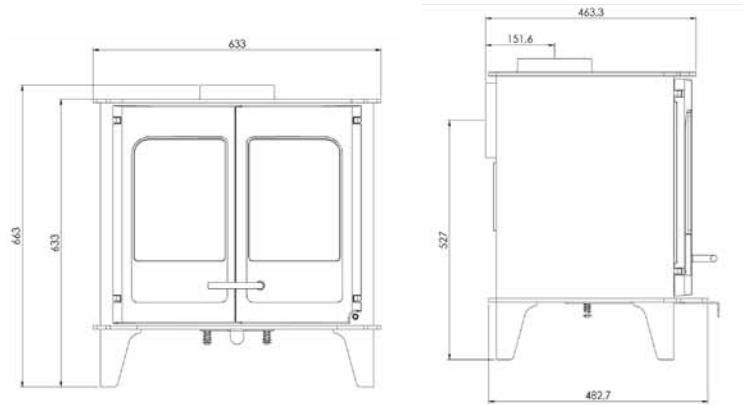

Technical Data
Output kW: 3-6

Flue Diameter: 150mm
Fuel: Wood

Designed with the larger room in mind (up to 150m²), the Ø8 will add a touch of class to almost any interior designer's concept. Smooth lines coupled with double doors, makes this piece of 'heating furniture' fit into the classic-modern category in design. Incorporating the Fire-Slide control, the Ø8 is capable of many hours of unattended burn time. As with all of the stoves from the Ø Collection, the in-built clean-burn combustion system will help keep both your chimney and the environment clear of excessive smoke emissions.

Morsø Log Carrier

Different from other firewood containers in the market, the Morsø New Generation Firewood Container is simple and elegant. Height x Width x depth: 35 x 34 x 32cm.

Morsø New Generation Firewood Container