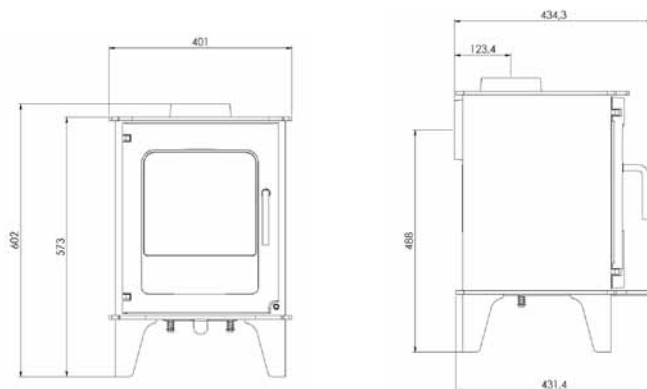

Technical Data
Output kW: 5

Flue Diameter: 125mm
Fuel: Wood

Ø 6

There can be no better example of functionality and form than the Ø6. Sleek lines and sophisticated style makes this one of the cleanest fireplaces in today's modern market. The Ø6 is capable of burning most smokeless fuels as well as logs of up 375mm in length. Featured also is the Fire-Slide control, allowing the Ø6 to burn for very long periods on a single charge of fuel. Suitable for areas up to 120m².

Morsø Log Carrier

Different from other firewood containers in the market, the Morsø New Generation Firewood Container is simple and elegant. Height x Width x depth: 35 x 34 x 32cm.

Morsø New Generation Firewood Container