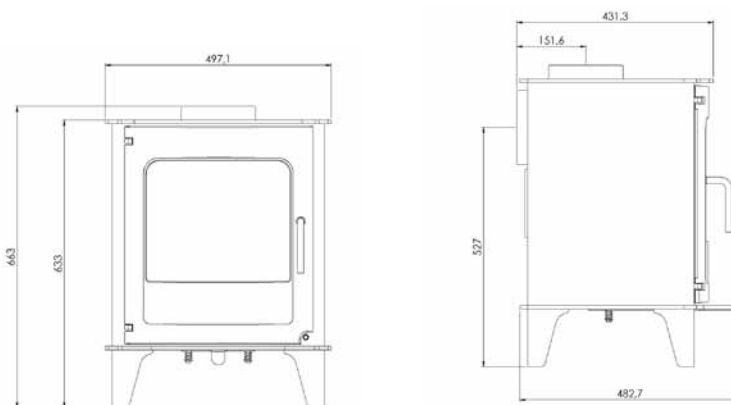

Technical Data
Output kW: 5

Flue Diameter: 125mm
Fuel: Wood

Ø 6

There can be no better example of functionality and form than the Ø6. Sleek lines and sophisticated style makes this one of the cleanest fireplaces in today's modern market. The Ø6 is capable of burning most smokeless fuels as well as logs of up 375mm in length. Featured also is the Fire-Slide control, allowing the Ø6 to burn for very long periods on a single charge of fuel. Suitable for areas up to 120m².