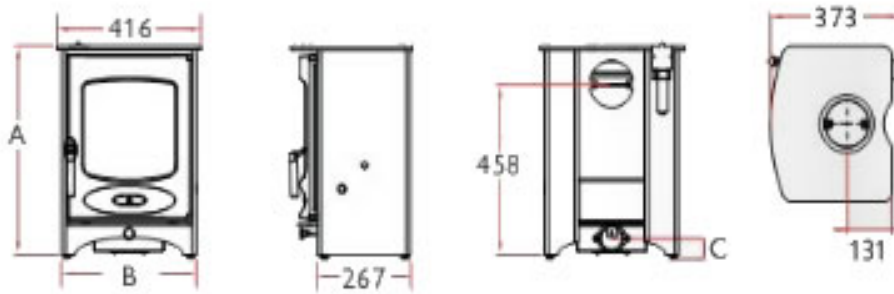

## **CHARNWOOD C-FOUR**

Featuring a large picture window the C-Four is the smallest model in the C-Series.

- Max Output: 5,5kw
- Top or rear flue option
- Optional store stand
- H x W X: 560 x 420 x 270

# **THE FIRE PLACE STUDIO**

		<b>A</b>	<b>B</b>	<b>C</b>	<b>WEIGHT</b>
<b>LOW LEGS</b>		<b>560</b>	<b>386</b>	<b>45</b>	<b>83KG</b>
<b>STORE STAND</b>		<b>710</b>	<b>386</b>	<b>195</b>	<b>89KG</b>